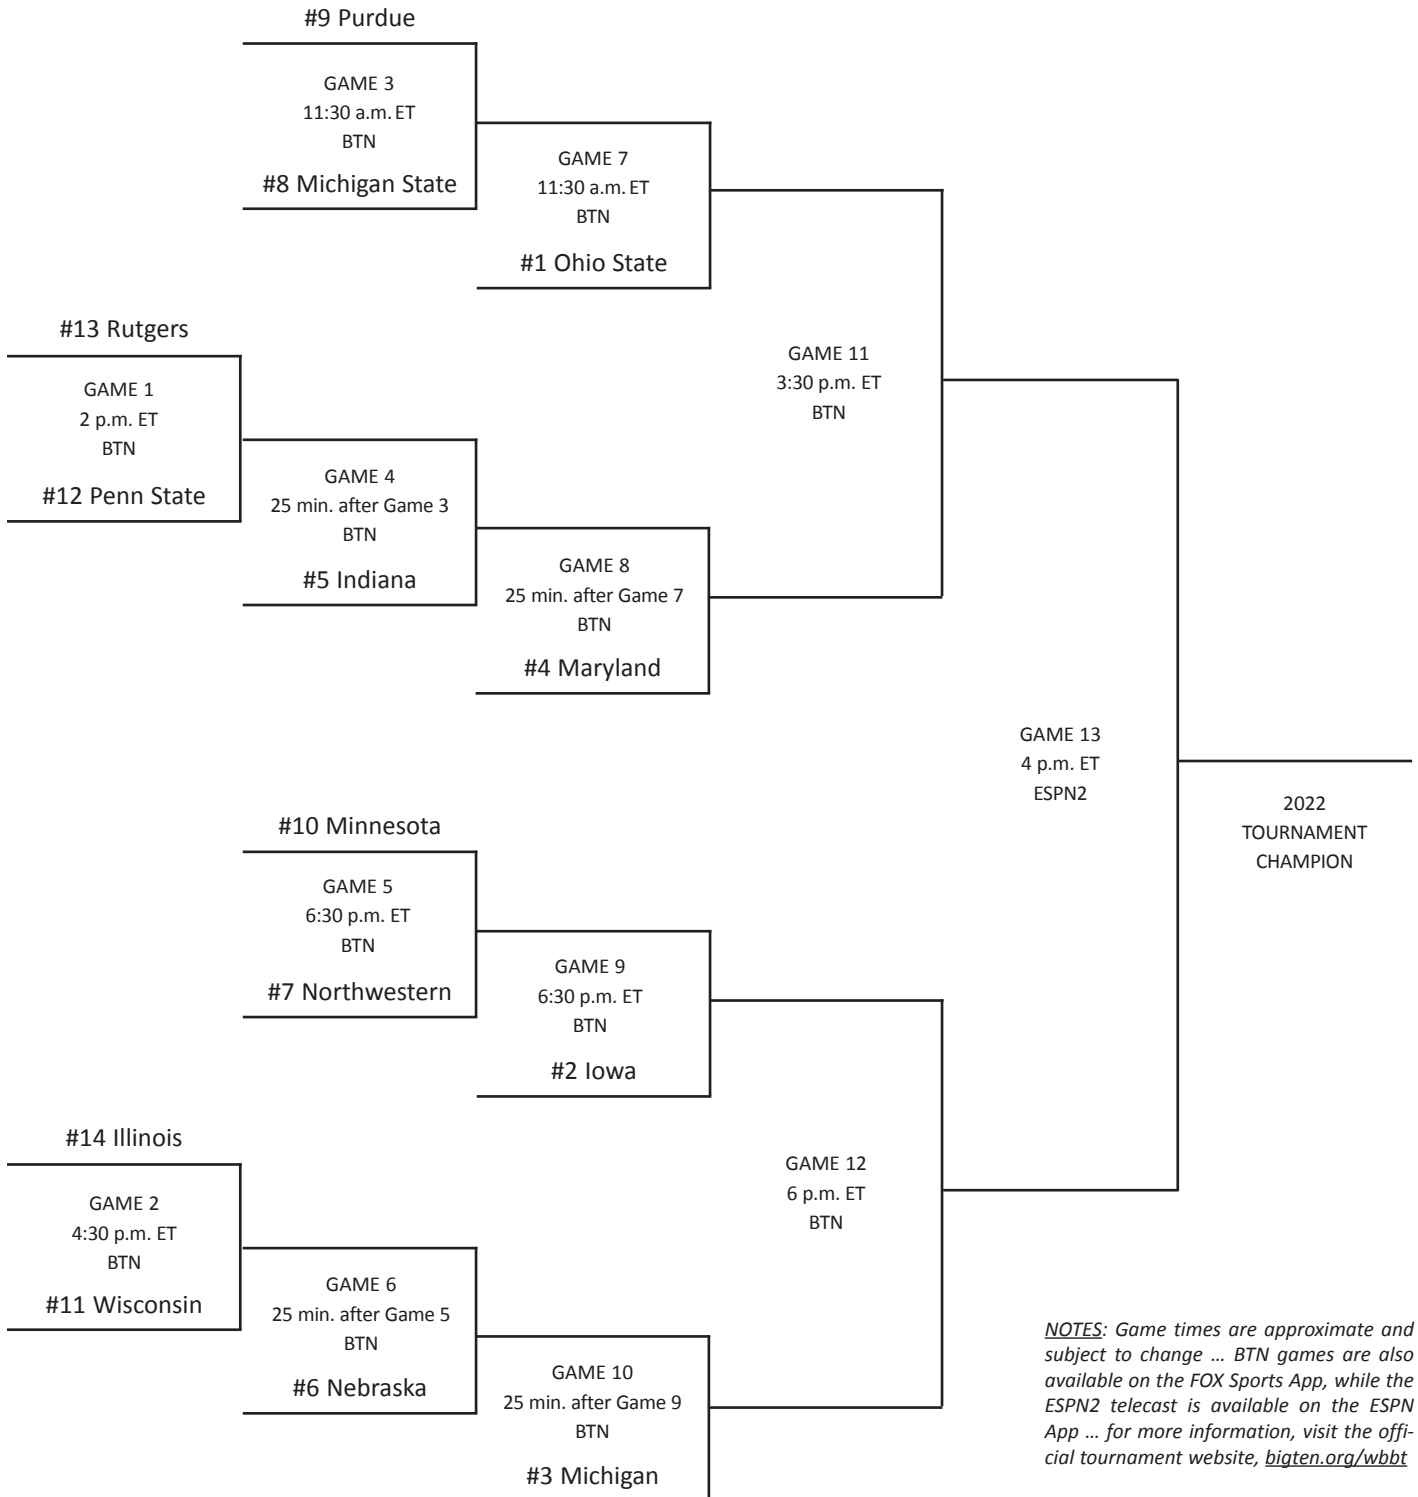

MARCH 2-6 • GAINBRIDGE FIELDHOUSE • INDIANAPOLIS, IND.

MARCH 2

MARCH 3

MARCH 4

MARCH 5

MARCH 6

NOTES: Game times are approximate and subject to change ... BTN games are also available on the FOX Sports App, while the ESPN2 telecast is available on the ESPN App ... for more information, visit the official tournament website, bigten.org/wbbt